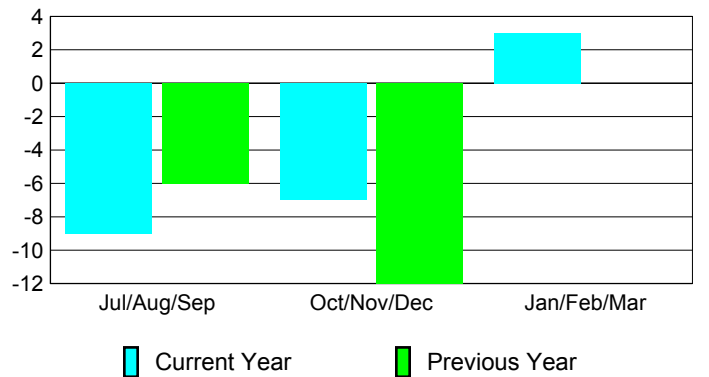

Comparison of Membership Gain/Loss

Current Year Compared to the Previous Year