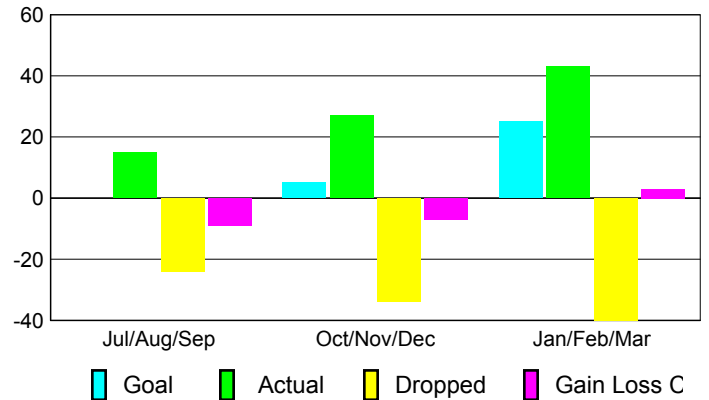

Membership Results 2008-2009

Goal, New, Dropped, Gain/Loss